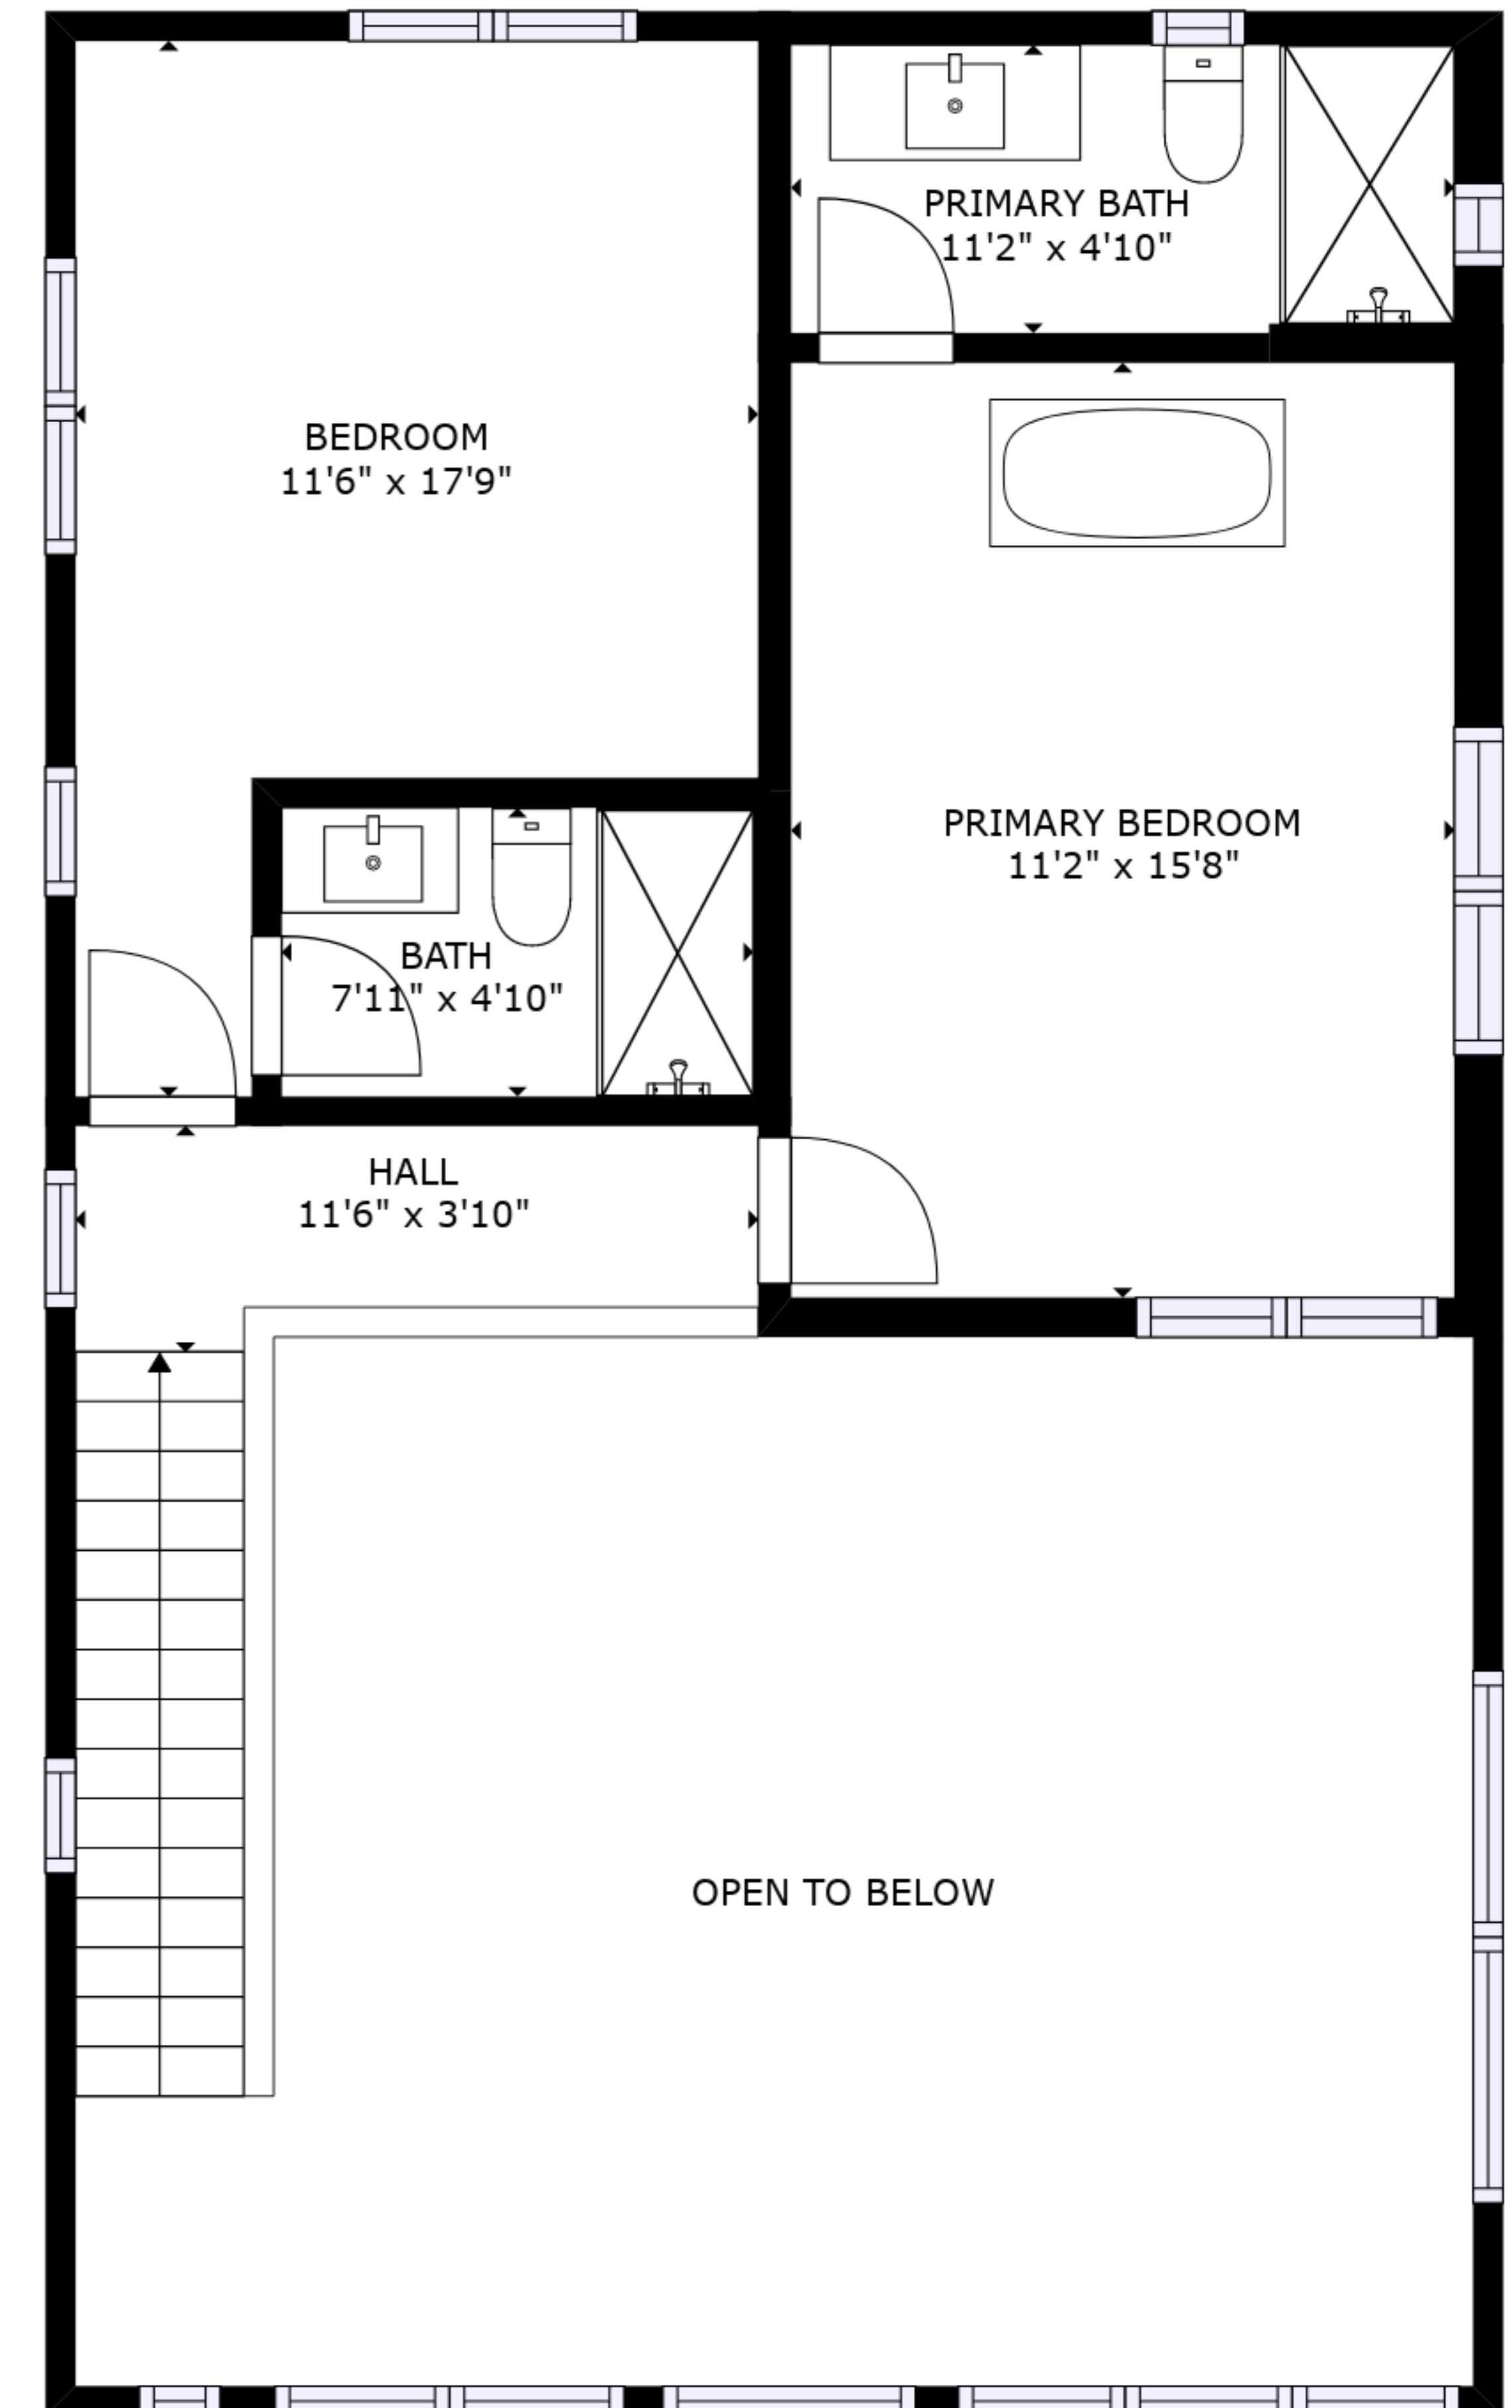

FLOOR 1

FLOOR 2

FLOOR 3

GROSS INTERNAL AREA
 FLOOR 1: 502 sq. ft, FLOOR 2: 909 sq. ft
 FLOOR 3: 545 sq. ft, EXCLUDED AREAS:
 GARAGE: 374 sq. ft
 TOTAL: 1956 sq. ft

SIZES AND DIMENSIONS ARE APPROXIMATE, ACTUAL MAY VARY.