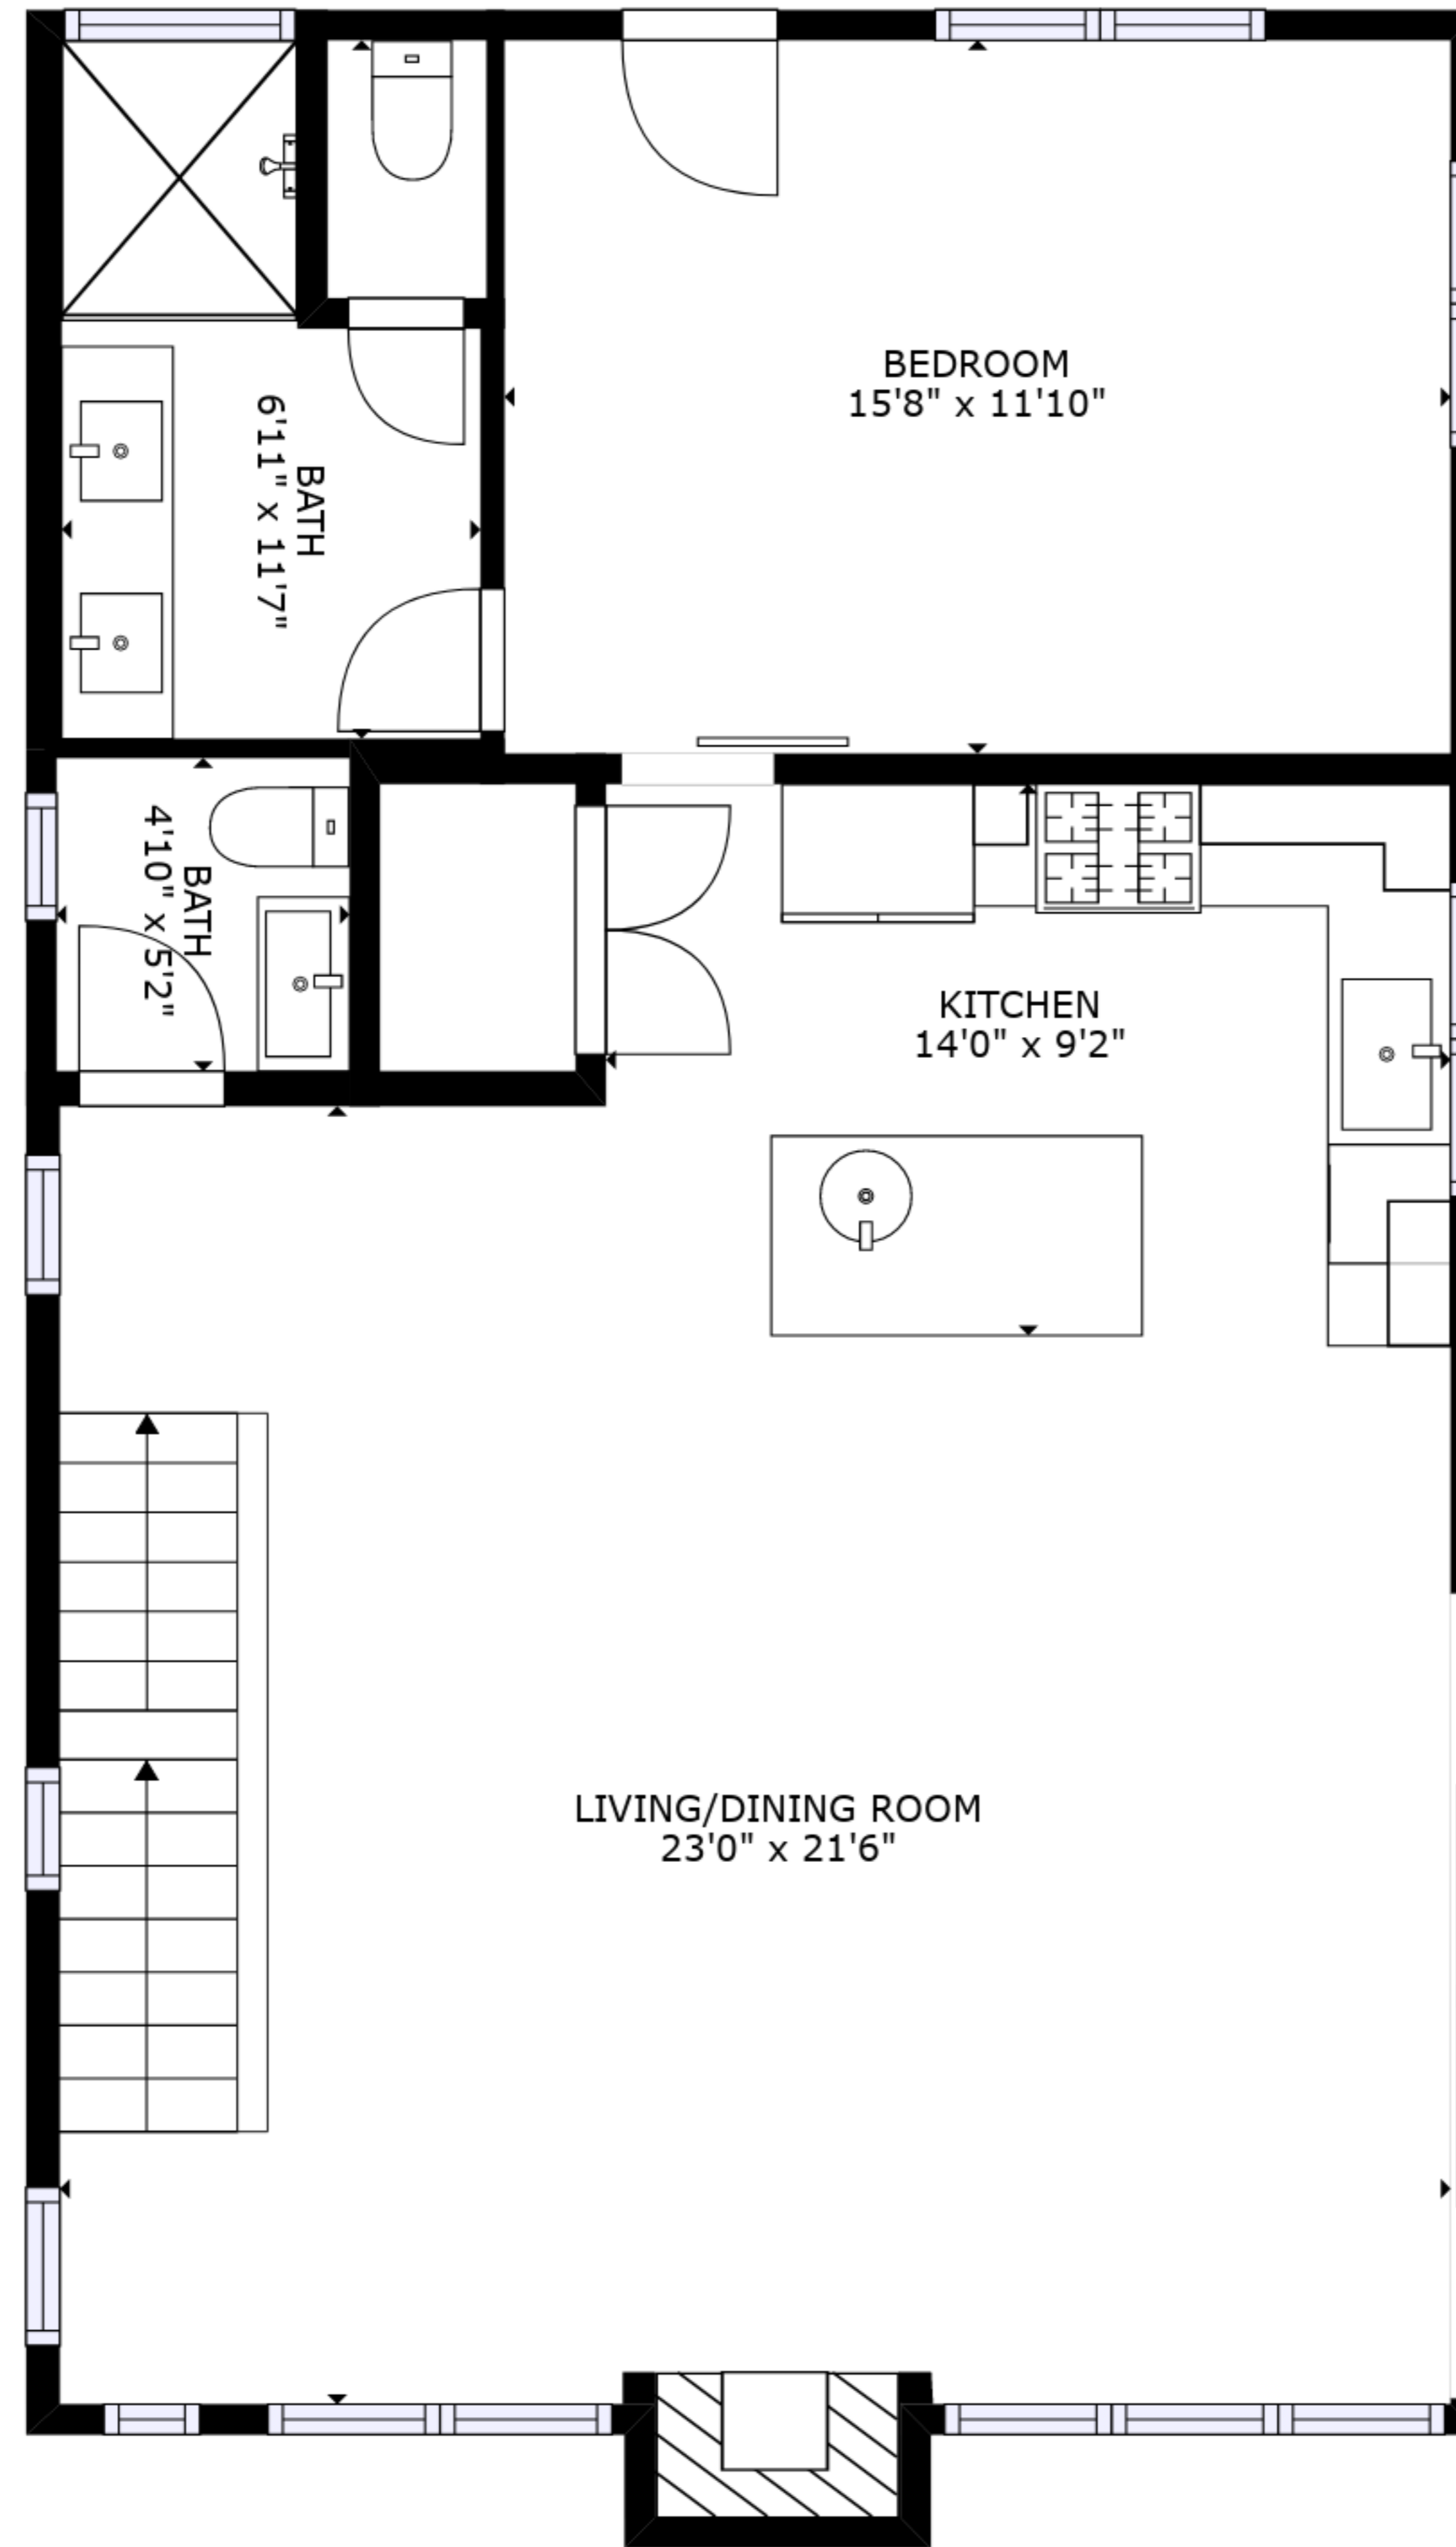

FLOOR 1

FLOOR 2

FLOOR 3

GROSS INTERNAL AREA
 FLOOR 1: 502 sq. ft, FLOOR 2: 909 sq. ft
 FLOOR 3: 545 sq. ft, EXCLUDED AREAS:
 GARAGE: 374 sq. ft
 TOTAL: 1956 sq. ft

SIZES AND DIMENSIONS ARE APPROXIMATE, ACTUAL MAY VARY.